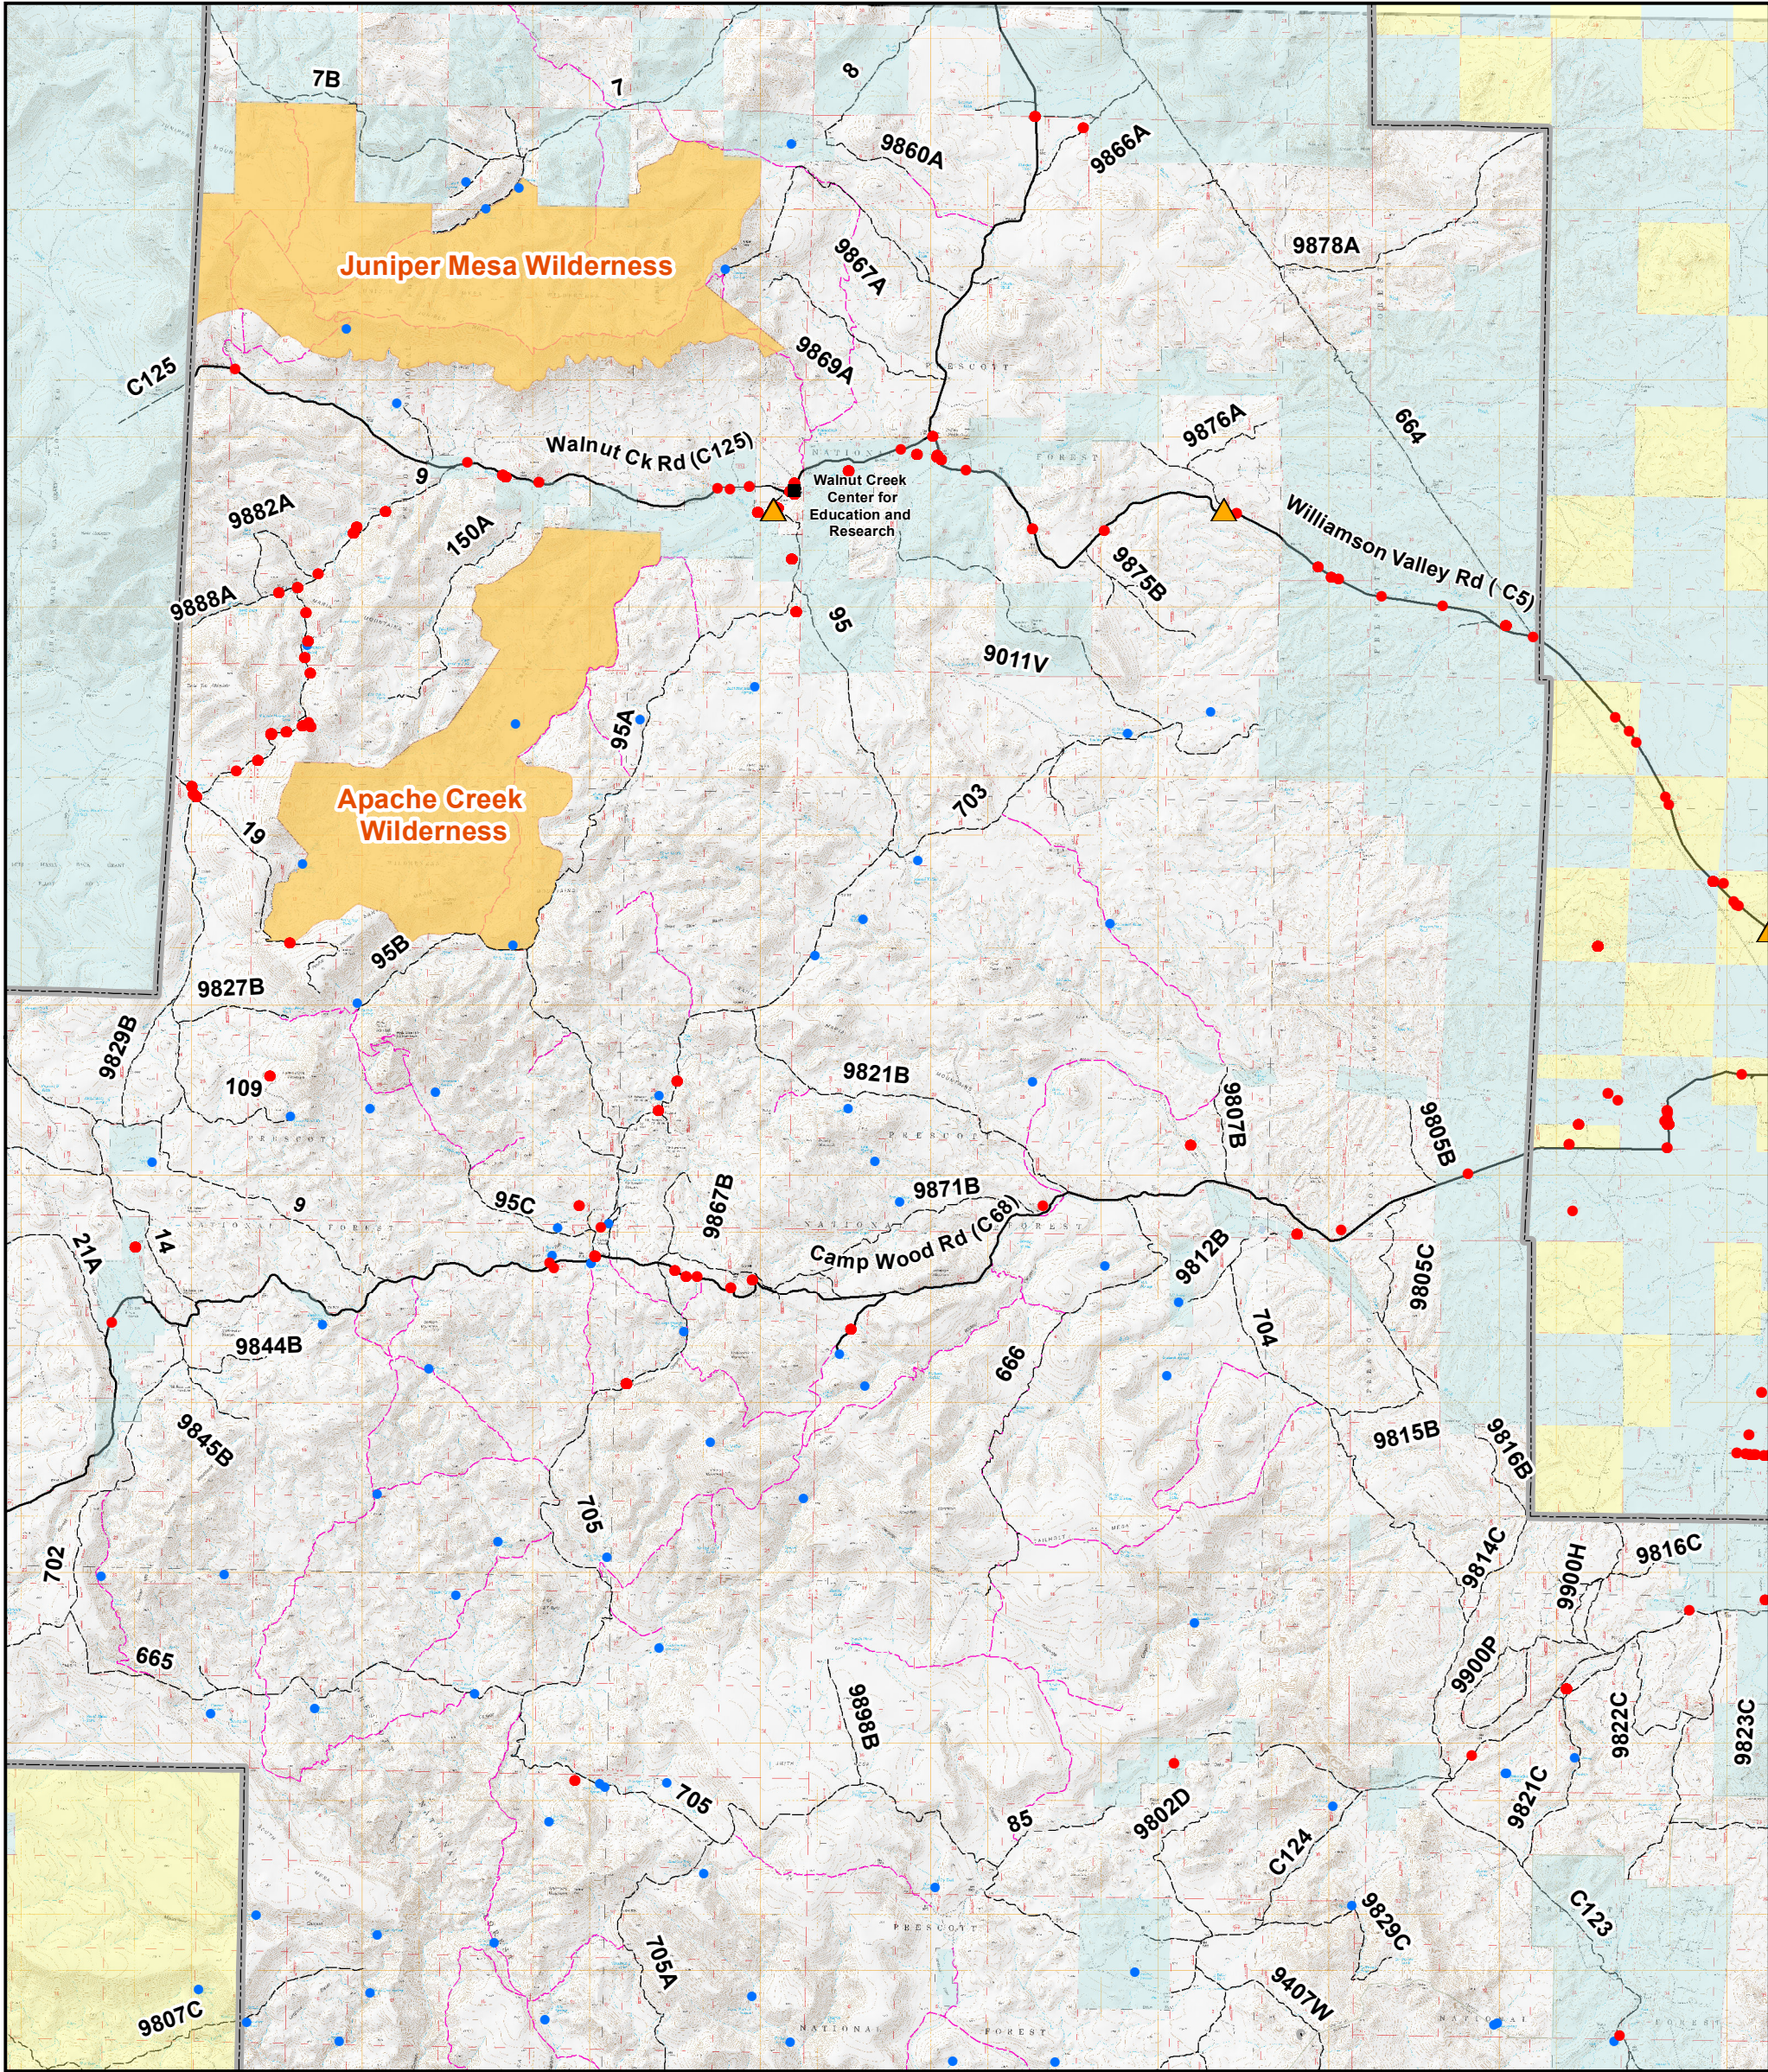

# Arizona Field Ornithologists eBird Gaps Project Santa Maria Mountains (Yavapai County)

▲ eBird point shared with AZFO (July 2020 through December 2023)

● eBird point (data points from 1950 through December 2023)

● Spring

--- Road (dirt)

--- Trail

▭ Prescott National Forest

Private

State Trust

Wilderness Area

1:115,000

Map by Joe Crouse, Ecological Restoration Institute, Northern Arizona University. Revised 1/17/2024